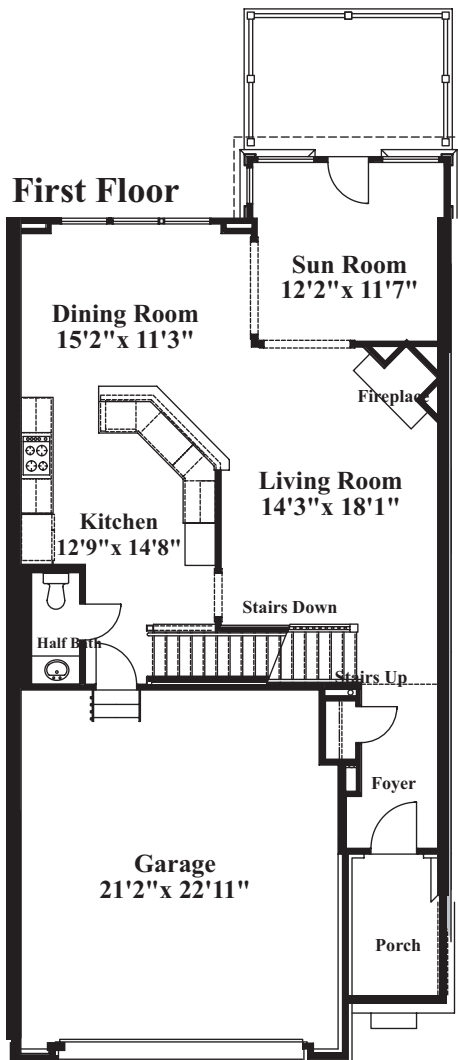

the Villas at Northstar

Luxury Condominiums

The Berkley

**Berkley Walk Out
Basement Option
Where Applicable**

Romanelli & Hughes
BUILDING COMPANY
614/891-2042

www.RH-Homes.com