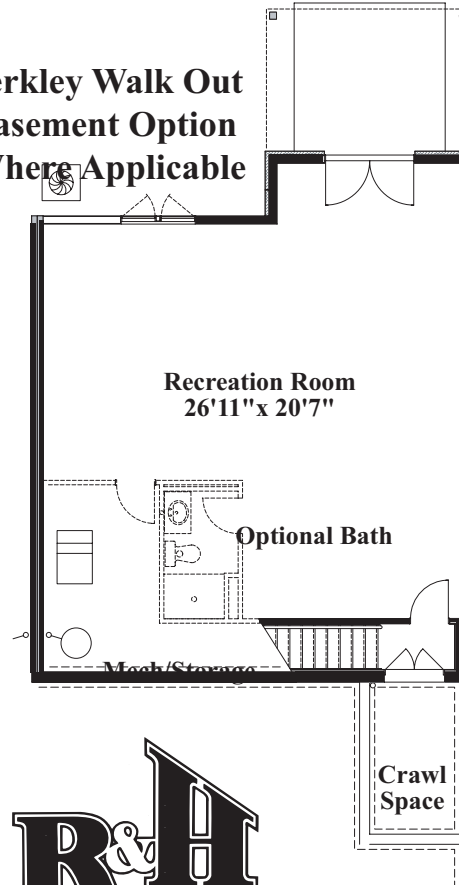

the Villas at Northstar

Luxury Condominiums

The Berkley

**Berkley Walk Out
Basement Option
Where Applicable**

Romanelli & Hughes
BUILDING COMPANY
614/891-2042

www.RH-Homes.com