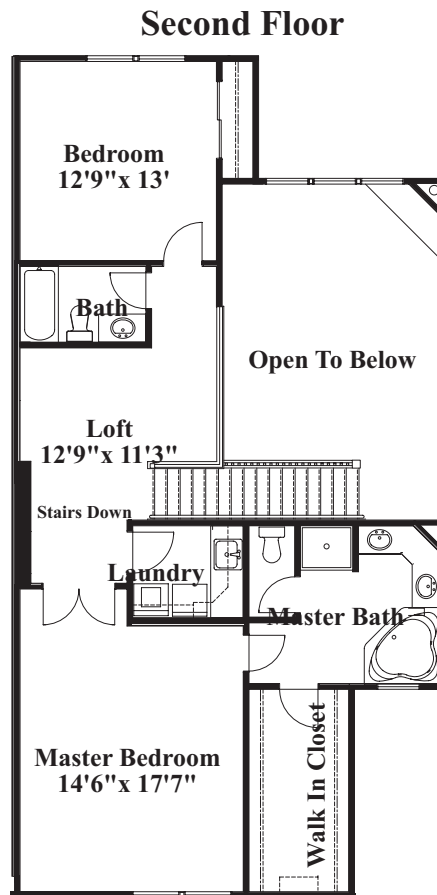

the Villas at Northstar

Luxury Condominiums

The Berkley

**Berkley Walk Out
Basement Option
Where Applicable**

Romanelli & Hughes
BUILDING COMPANY
614/891-2042

www.RH-Homes.com